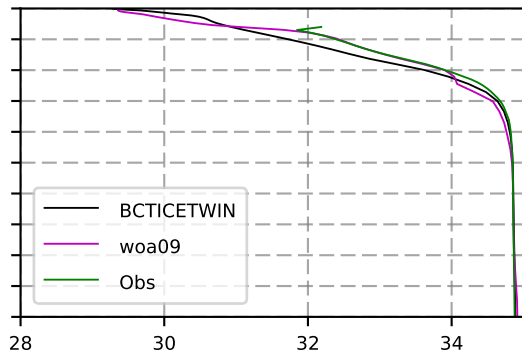

2007 mean temperature  
@ moor Arctic B box

2007 mean Salinity  
@ moor Arctic B box

@ moor EUR box

@ moor EUR box