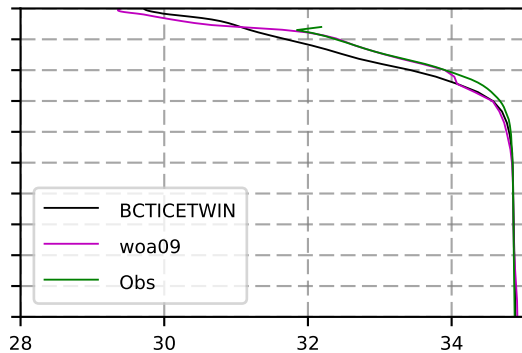

2008 mean temperature
@ moor Arctic B box

2008 mean Salinity
@ moor Arctic B box

@ moor EUR box

@ moor EUR box