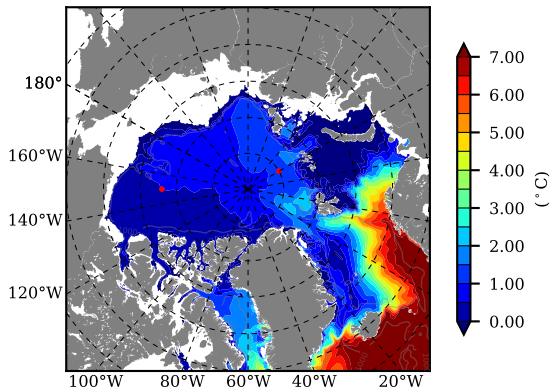

ERA01 AW Max Temp over  
1979

AW Max Temp from  
PHC 3.0

ERA01 AW Max Temp depth

AW Max Temp depth from  
PHC 3.0