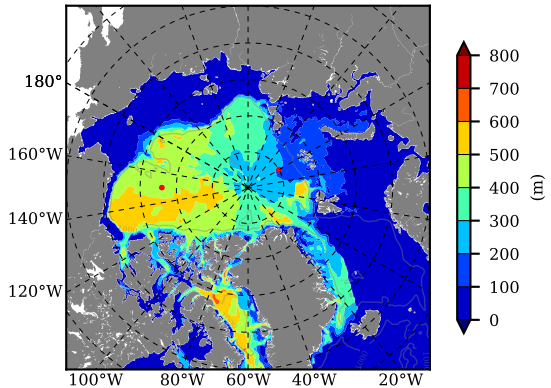

ERA01 AW Max Temp over  
1979

AW Max Temp from  
PHC 3.0

ERA01 AW Max Temp depth

AW Max Temp depth from  
PHC 3.0