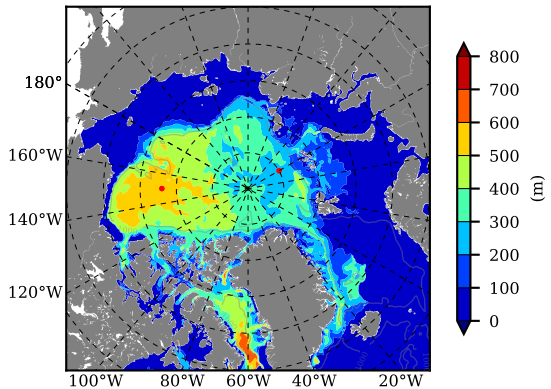

ERA01 AW Max Temp over  
1981

AW Max Temp from  
PHC 3.0

ERA01 AW Max Temp depth

AW Max Temp depth from  
PHC 3.0