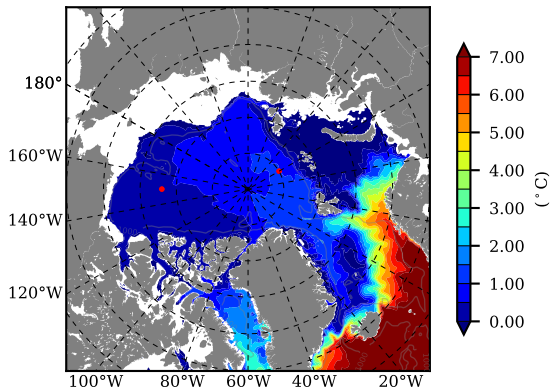

ERA01 AW Max Temp over  
1981

AW Max Temp from  
PHC 3.0

ERA01 AW Max Temp depth

AW Max Temp depth from  
PHC 3.0