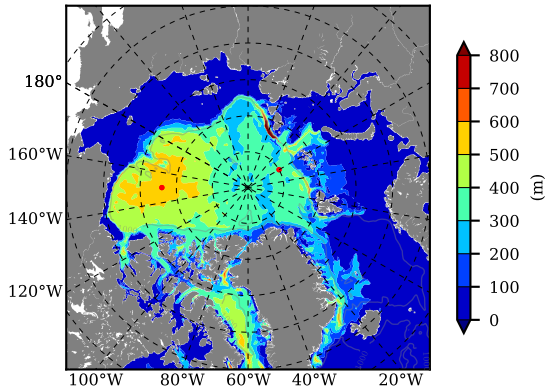

ERA01 AW Max Temp over
1983

AW Max Temp from
PHC 3.0

ERA01 AW Max Temp depth

AW Max Temp depth from
PHC 3.0