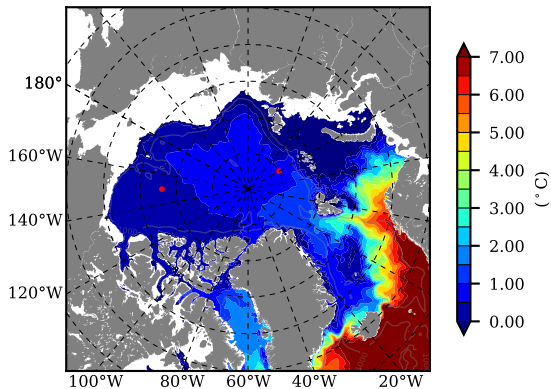

ERA01 AW Max Temp over
1983

AW Max Temp from
PHC 3.0

ERA01 AW Max Temp depth

AW Max Temp depth from
PHC 3.0