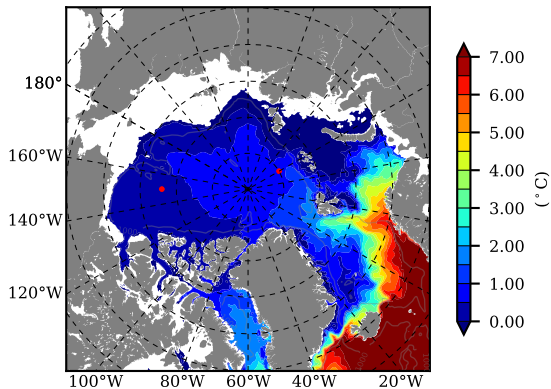

ERA01 AW Max Temp over  
1984

AW Max Temp from  
PHC 3.0

ERA01 AW Max Temp depth

AW Max Temp depth from  
PHC 3.0