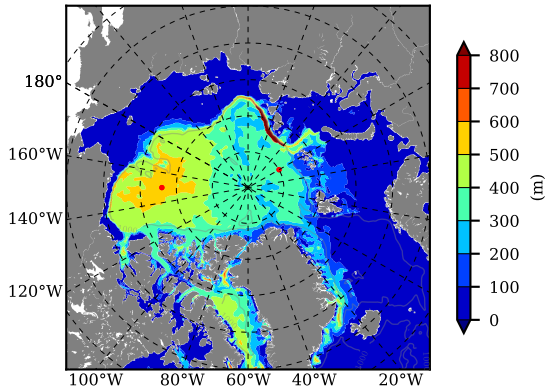

ERA01 AW Max Temp over  
1984

AW Max Temp from  
PHC 3.0

ERA01 AW Max Temp depth

AW Max Temp depth from  
PHC 3.0