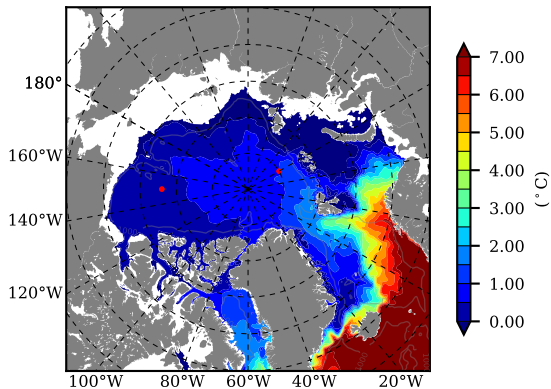

ERA01 AW Max Temp over
1985

AW Max Temp from
PHC 3.0

ERA01 AW Max Temp depth

AW Max Temp depth from
PHC 3.0