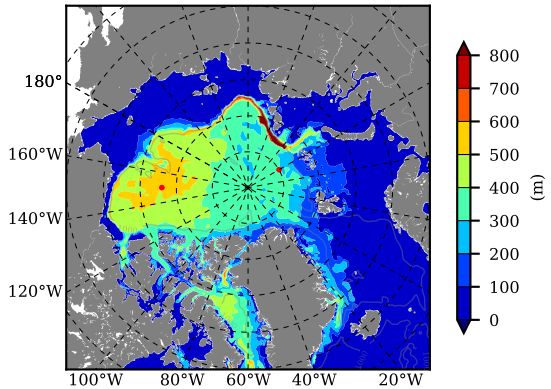

ERA01 AW Max Temp over
1985

AW Max Temp from
PHC 3.0

ERA01 AW Max Temp depth

AW Max Temp depth from
PHC 3.0