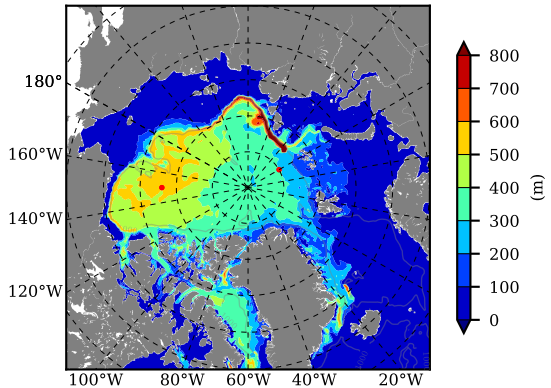

ERA01 AW Max Temp over
1986

AW Max Temp from
PHC 3.0

ERA01 AW Max Temp depth

AW Max Temp depth from
PHC 3.0