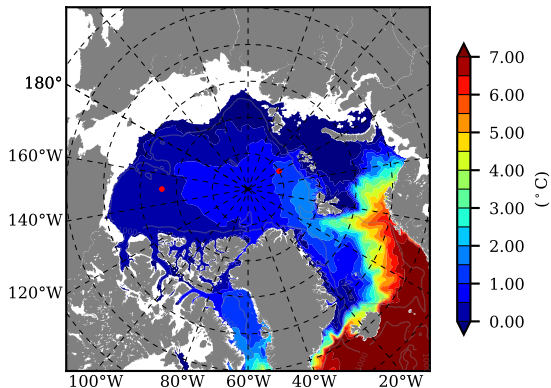

ERA01 AW Max Temp over
1986

AW Max Temp from
PHC 3.0

ERA01 AW Max Temp depth

AW Max Temp depth from
PHC 3.0