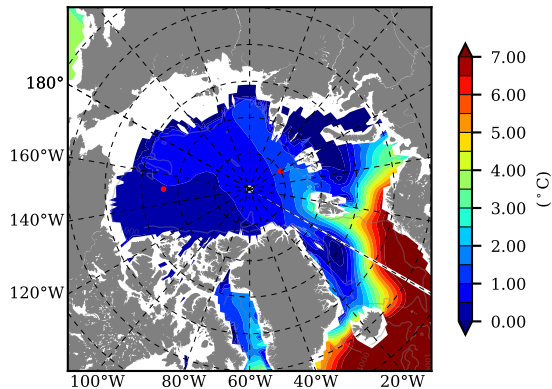

ERA01 AW Max Temp over
1993

AW Max Temp from
PHC 3.0

ERA01 AW Max Temp depth

AW Max Temp depth from
PHC 3.0