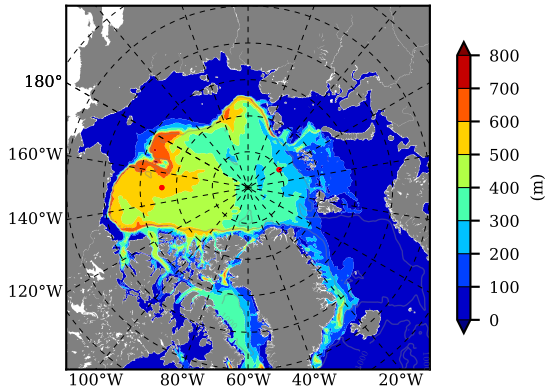

ERA01 AW Max Temp over
1993

AW Max Temp from
PHC 3.0

ERA01 AW Max Temp depth

AW Max Temp depth from
PHC 3.0