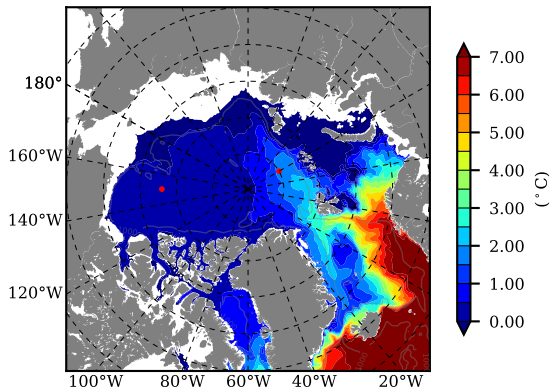

ERA01 AW Max Temp over
1993

AW Max Temp from
PHC 3.0

ERA01 AW Max Temp depth

AW Max Temp depth from
PHC 3.0