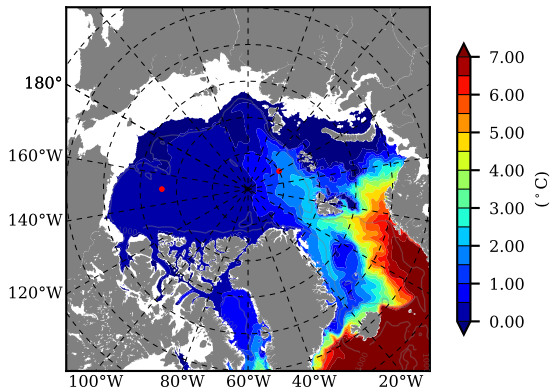

ERA01 AW Max Temp over  
1994

AW Max Temp from  
PHC 3.0

ERA01 AW Max Temp depth

AW Max Temp depth from  
PHC 3.0