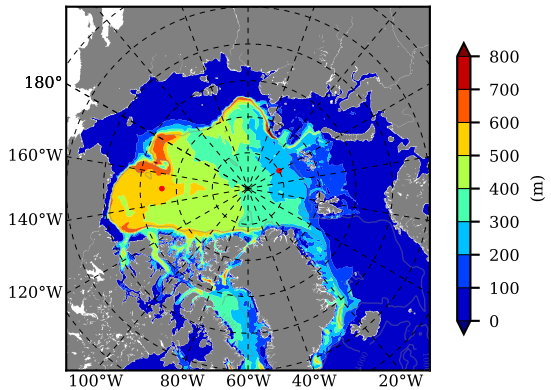

ERA01 AW Max Temp over
1995

AW Max Temp from
PHC 3.0

ERA01 AW Max Temp depth

AW Max Temp depth from
PHC 3.0