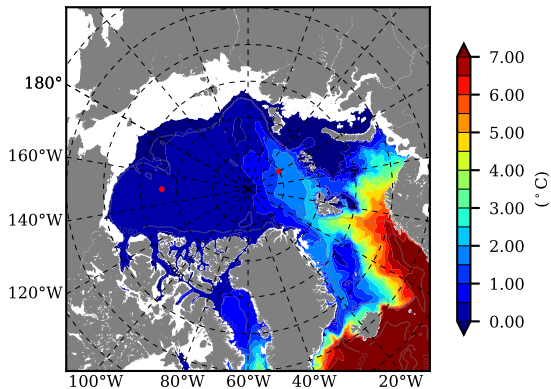

ERA01 AW Max Temp over
1995

AW Max Temp from
PHC 3.0

ERA01 AW Max Temp depth

AW Max Temp depth from
PHC 3.0