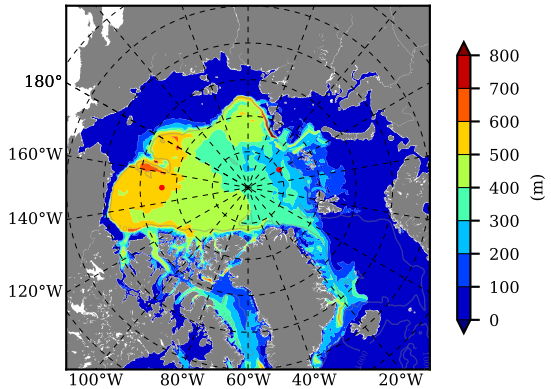

ERA01 AW Max Temp over
2000

AW Max Temp from
PHC 3.0

ERA01 AW Max Temp depth

AW Max Temp depth from
PHC 3.0