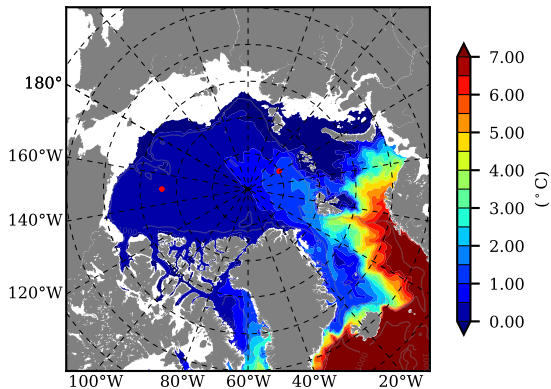

ERA01 AW Max Temp over
2000

AW Max Temp from
PHC 3.0

ERA01 AW Max Temp depth

AW Max Temp depth from
PHC 3.0