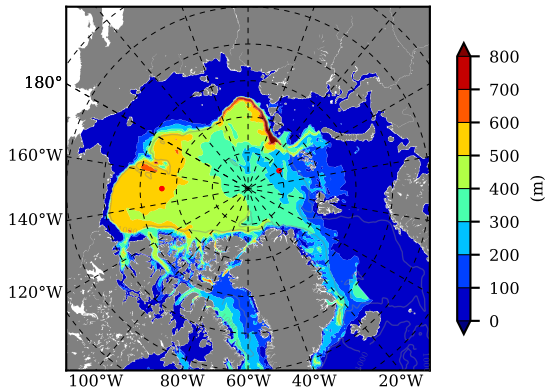

ERA01 AW Max Temp over
2001

AW Max Temp from
PHC 3.0

ERA01 AW Max Temp depth

AW Max Temp depth from
PHC 3.0