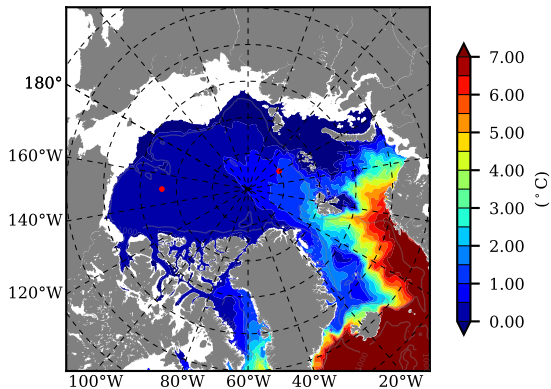

ERA01 AW Max Temp over
2001

AW Max Temp from
PHC 3.0

ERA01 AW Max Temp depth

AW Max Temp depth from
PHC 3.0