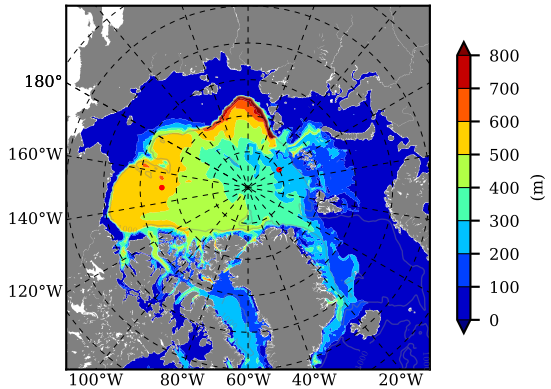

ERA01 AW Max Temp over
2003

AW Max Temp from
PHC 3.0

ERA01 AW Max Temp depth

AW Max Temp depth from
PHC 3.0