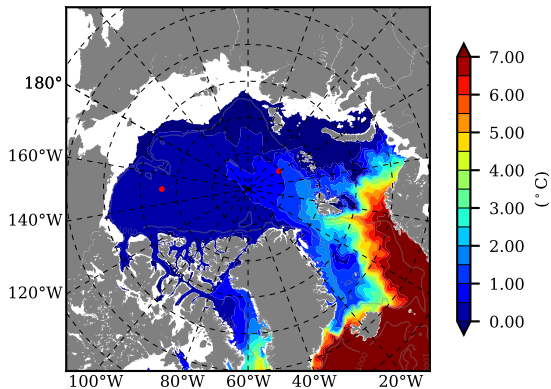

ERA01 AW Max Temp over
2003

AW Max Temp from
PHC 3.0

ERA01 AW Max Temp depth

AW Max Temp depth from
PHC 3.0