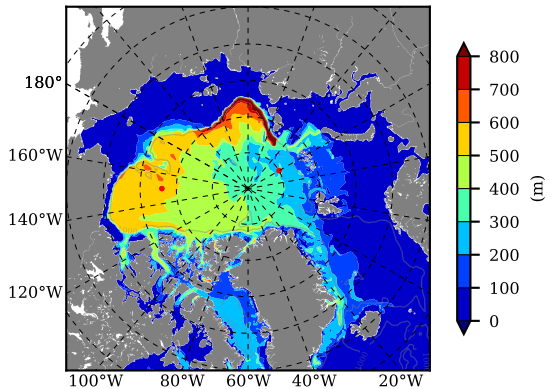

ERA01 AW Max Temp over
2004

AW Max Temp from
PHC 3.0

ERA01 AW Max Temp depth

AW Max Temp depth from
PHC 3.0