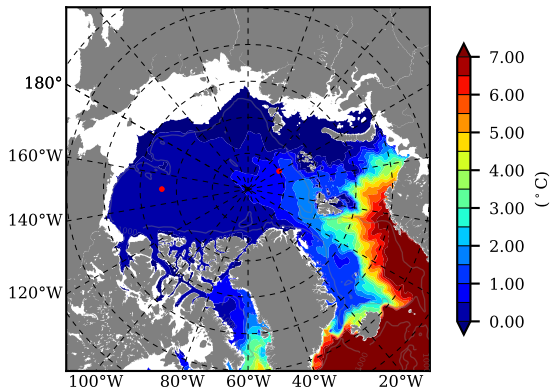

ERA01 AW Max Temp over
2004

AW Max Temp from
PHC 3.0

ERA01 AW Max Temp depth

AW Max Temp depth from
PHC 3.0