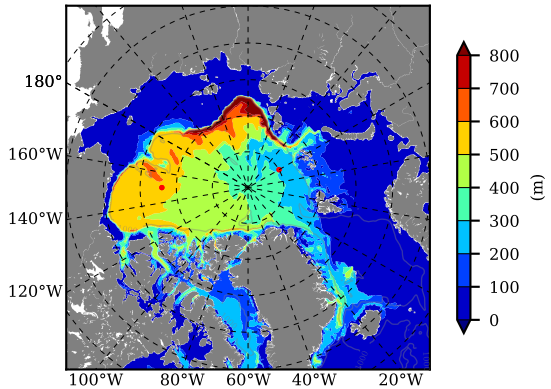

ERA01 AW Max Temp over  
2005

AW Max Temp from  
PHC 3.0

ERA01 AW Max Temp depth

AW Max Temp depth from  
PHC 3.0