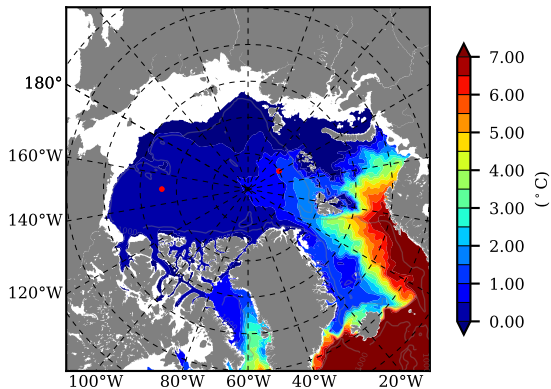

ERA01 AW Max Temp over  
2005

AW Max Temp from  
PHC 3.0

ERA01 AW Max Temp depth

AW Max Temp depth from  
PHC 3.0