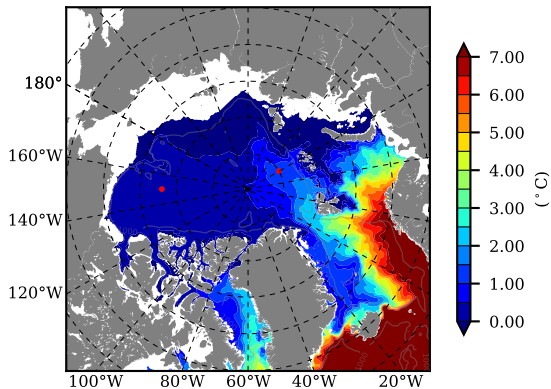

ERA01 AW Max Temp over
2007

AW Max Temp from
PHC 3.0

ERA01 AW Max Temp depth

AW Max Temp depth from
PHC 3.0