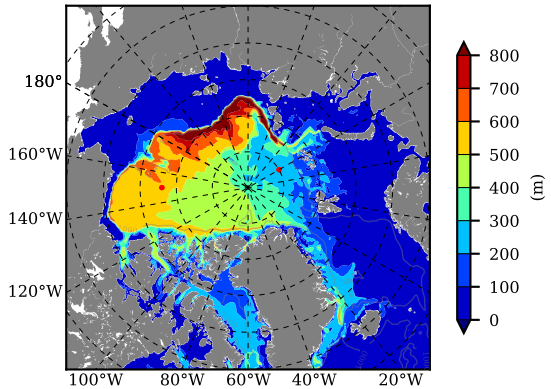

ERA01 AW Max Temp over
2007

AW Max Temp from
PHC 3.0

ERA01 AW Max Temp depth

AW Max Temp depth from
PHC 3.0