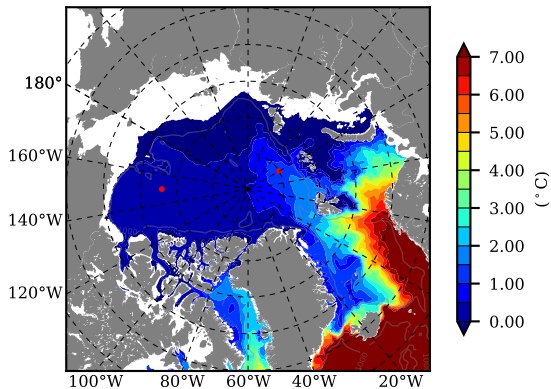

ERA01 AW Max Temp over  
2008

AW Max Temp from  
PHC 3.0

ERA01 AW Max Temp depth

AW Max Temp depth from  
PHC 3.0