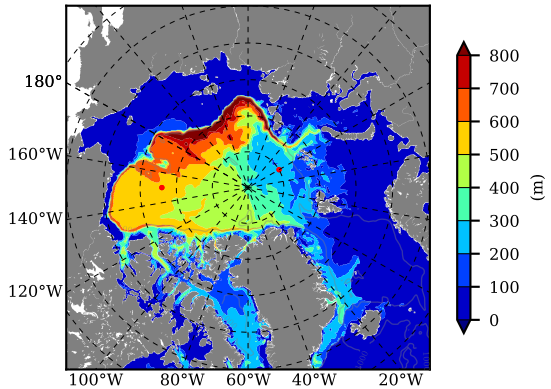

ERA01 AW Max Temp over  
2008

AW Max Temp from  
PHC 3.0

ERA01 AW Max Temp depth

AW Max Temp depth from  
PHC 3.0