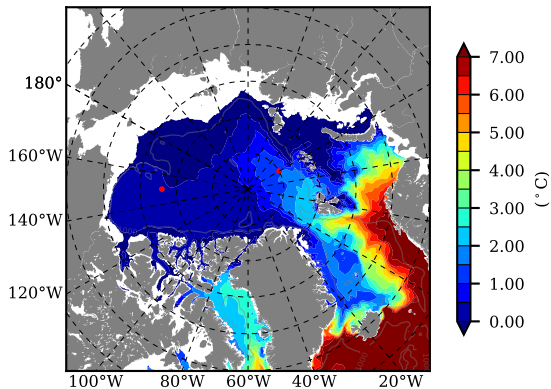

ERA01 AW Max Temp over
2013

AW Max Temp from
PHC 3.0

ERA01 AW Max Temp depth

AW Max Temp depth from
PHC 3.0