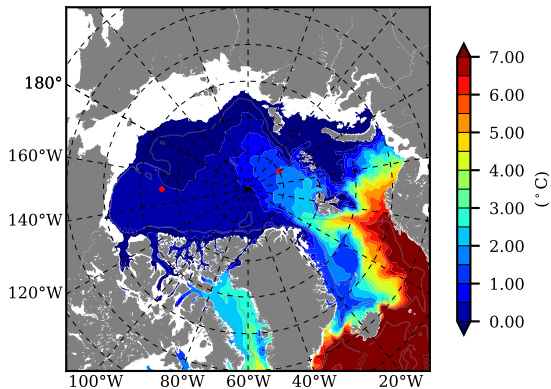

ERA01 AW Max Temp over
2014

AW Max Temp from
PHC 3.0

ERA01 AW Max Temp depth

AW Max Temp depth from
PHC 3.0