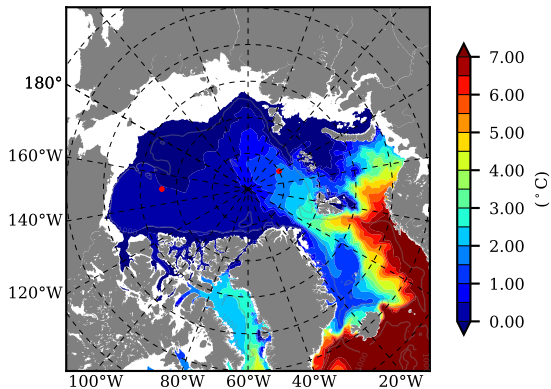

ERA01 AW Max Temp over  
2015

AW Max Temp from  
PHC 3.0

ERA01 AW Max Temp depth

AW Max Temp depth from  
PHC 3.0