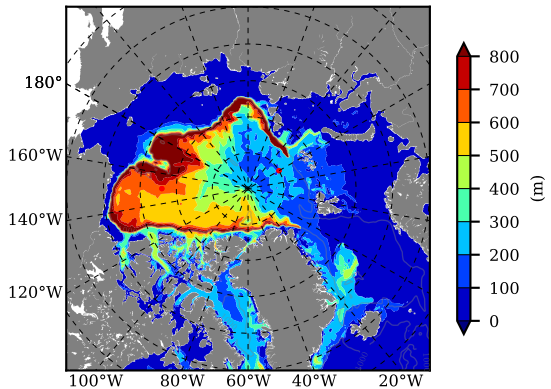

ERA01 AW Max Temp over  
2015

AW Max Temp from  
PHC 3.0

ERA01 AW Max Temp depth

AW Max Temp depth from  
PHC 3.0