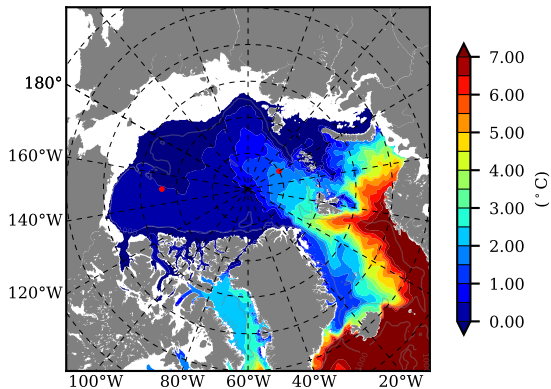

ERA01 AW Max Temp over
2016

AW Max Temp from
PHC 3.0

ERA01 AW Max Temp depth

AW Max Temp depth from
PHC 3.0