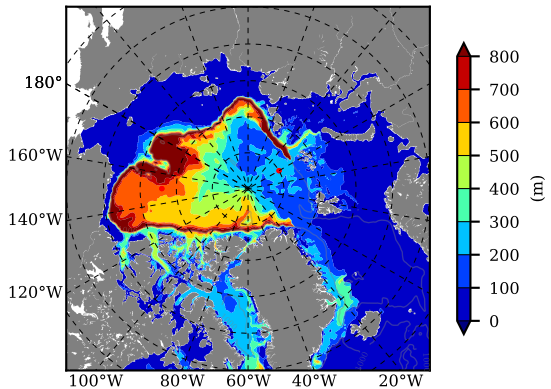

ERA01 AW Max Temp over
2016

AW Max Temp from
PHC 3.0

ERA01 AW Max Temp depth

AW Max Temp depth from
PHC 3.0