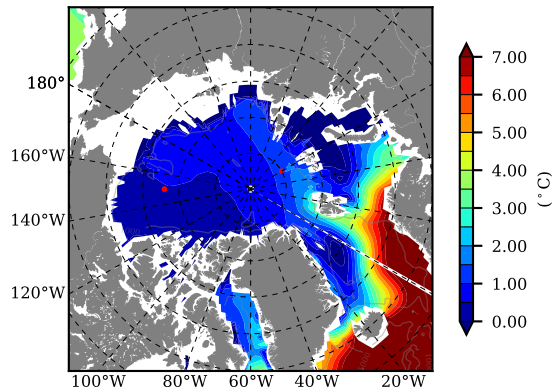

ERA01 AW Max Temp over
2016

AW Max Temp from
PHC 3.0

ERA01 AW Max Temp depth

AW Max Temp depth from
PHC 3.0