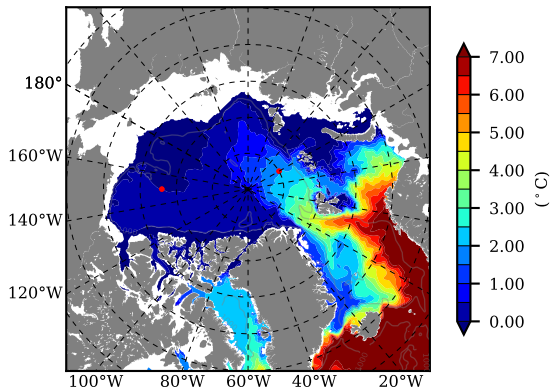

ERA01 AW Max Temp over  
2017

AW Max Temp from  
PHC 3.0

ERA01 AW Max Temp depth

AW Max Temp depth from  
PHC 3.0