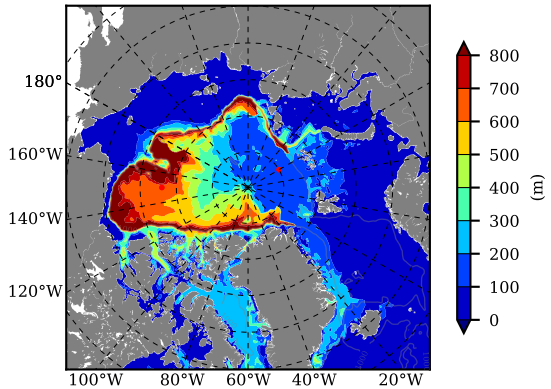

ERA01 AW Max Temp over  
2018

AW Max Temp from  
PHC 3.0

ERA01 AW Max Temp depth

AW Max Temp depth from  
PHC 3.0