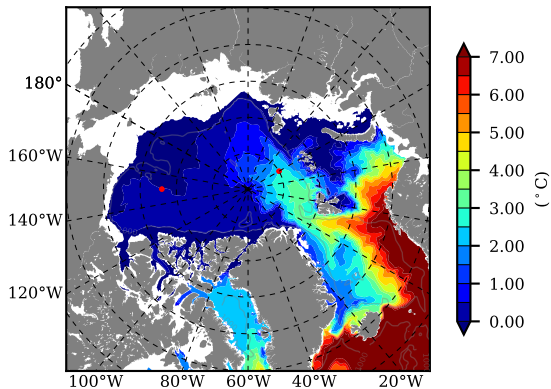

ERA01 AW Max Temp over  
2018

AW Max Temp from  
PHC 3.0

ERA01 AW Max Temp depth

AW Max Temp depth from  
PHC 3.0