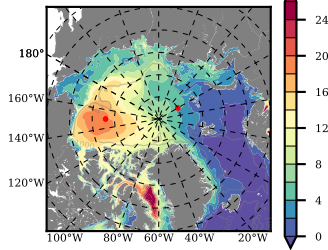

ERA01 mean FWC (m) over 1979

Mean FWC (m) from BG Obs Sys. (Proshutinsky et al. GRL2018) over year 2003-2017

Mean FWC (m) from Init State

ERA01 mean SSH anomaly

Mean DOT from Armitage et al. 2017 2003-2014