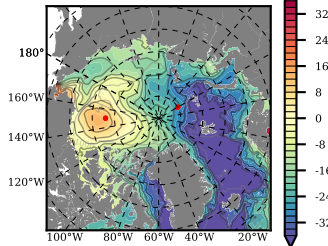

ERA01 mean FWC (m) over 1979

Mean FWC (m) from BG Obs Sys. (Proshutinsky et al. GRL2018) over year 2003-2017

Mean FWC (m) from Init State

ERA01 mean SSH anomaly

Mean DOT from Armitage et al. 2017 2003-2014