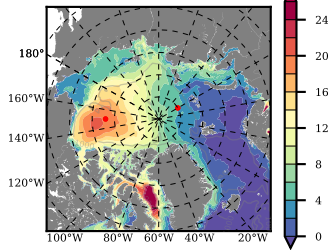

ERA01 mean FWC (m) over 1980

Mean FWC (m) from BG Obs Sys. (Proshutinsky et al. GRL2018) over year 2003-2017

Mean FWC (m) from Init State

ERA01 mean SSH anomaly

Mean DOT from Armitage et al. 2017 2003-2014