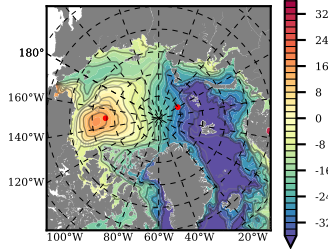

ERA01 mean FWC (m) over 1980

Mean FWC (m) from BG Obs Sys. (Proshutinsky et al. GRL2018) over year 2003-2017

Mean FWC (m) from Init State

ERA01 mean SSH anomaly

Mean DOT from Armitage et al. 2017 2003-2014