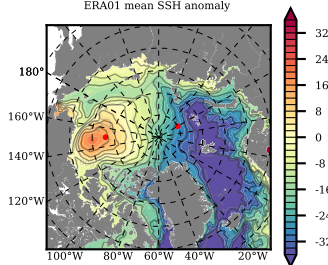

ERA01 mean FWC (m) over 1981

Mean FWC (m) from BG Obs Sys. (Proshutinsky et al. GRL2018) over year 2003-2017

Mean FWC (m) from Init State

ERA01 mean SSH anomaly

Mean DOT from Armitage et al. 2017 2003-2014