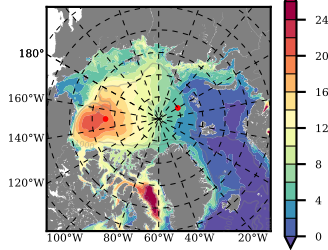

ERA01 mean FWC (m) over 1981

Mean FWC (m) from BG Obs Sys. (Proshutinsky et al. GRL2018) over year 2003-2017

Mean FWC (m) from Init State

ERA01 mean SSH anomaly

Mean DOT from Armitage et al. 2017 2003-2014