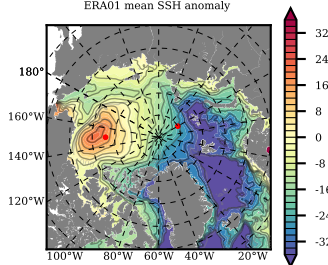

ERA01 mean FWC (m) over 1982

Mean FWC (m) from BG Obs Sys. (Proshutinsky et al. GRL2018) over year 2003-2017

Mean FWC (m) from Init State

ERA01 mean SSH anomaly

Mean DOT from Armitage et al. 2017 2003-2014