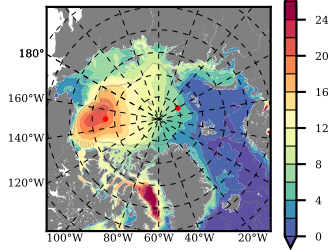

ERA01 mean FWC (m) over 1982

Mean FWC (m) from BG Obs Sys. (Proshutinsky et al. GRL2018) over year 2003-2017

Mean FWC (m) from Init State

ERA01 mean SSH anomaly

Mean DOT from Armitage et al. 2017 2003-2014