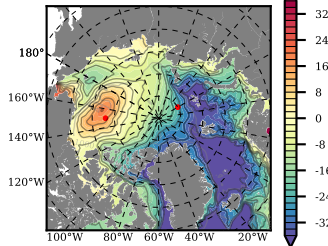

ERA01 mean FWC (m) over 1983

Mean FWC (m) from BG Obs Sys. (Proshutinsky et al. GRL2018) over year 2003-2017

Mean FWC (m) from Init State

ERA01 mean SSH anomaly

Mean DOT from Armitage et al. 2017 2003-2014