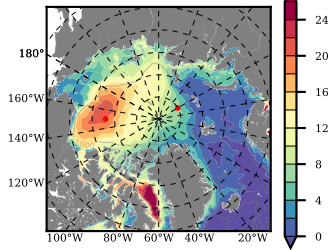

ERA01 mean FWC (m) over 1983

Mean FWC (m) from BG Obs Sys. (Proshutinsky et al. GRL2018) over year 2003-2017

Mean FWC (m) from Init State

ERA01 mean SSH anomaly

Mean DOT from Armitage et al. 2017 2003-2014