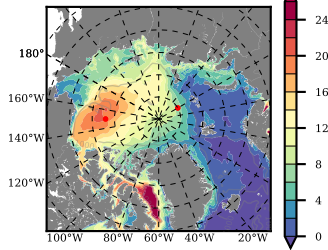

ERA01 mean FWC (m) over 1984

Mean FWC (m) from BG Obs Sys. (Proshutinsky et al. GRL2018) over year 2003-2017

Mean FWC (m) from Init State

ERA01 mean SSH anomaly

Mean DOT from Armitage et al. 2017 2003-2014