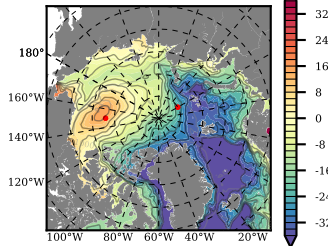

ERA01 mean FWC (m) over 1984

Mean FWC (m) from BG Obs Sys. (Proshutinsky et al. GRL2018) over year 2003-2017

Mean FWC (m) from Init State

ERA01 mean SSH anomaly

Mean DOT from Armitage et al. 2017 2003-2014