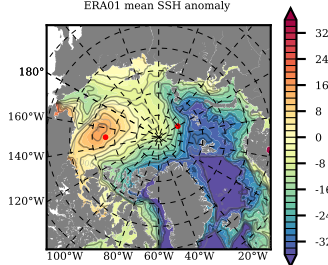

ERA01 mean FWC (m) over 1985

Mean FWC (m) from BG Obs Sys. (Proshutinsky et al. GRL2018) over year 2003-2017

Mean FWC (m) from Init State

ERA01 mean SSH anomaly

Mean DOT from Armitage et al. 2017 2003-2014