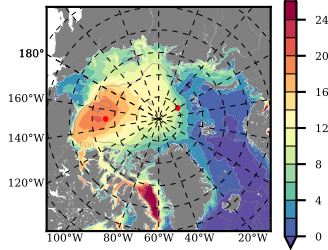

ERA01 mean FWC (m) over 1985

Mean FWC (m) from BG Obs Sys. (Proshutinsky et al. GRL2018) over year 2003-2017

Mean FWC (m) from Init State

ERA01 mean SSH anomaly

Mean DOT from Armitage et al. 2017 2003-2014