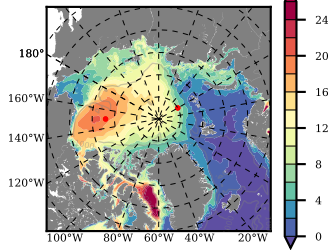

ERA01 mean FWC (m) over 1986

Mean FWC (m) from BG Obs Sys. (Proshutinsky et al. GRL2018) over year 2003-2017

Mean FWC (m) from Init State

ERA01 mean SSH anomaly

Mean DOT from Armitage et al. 2017 2003-2014