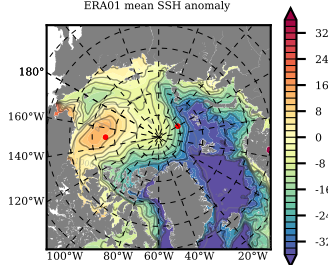

ERA01 mean FWC (m) over 1986

Mean FWC (m) from BG Obs Sys. (Proshutinsky et al. GRL2018) over year 2003-2017

Mean FWC (m) from Init State

ERA01 mean SSH anomaly

Mean DOT from Armitage et al. 2017 2003-2014