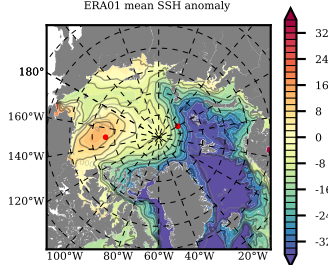

ERA01 mean FWC (m) over 1987

Mean FWC (m) from BG Obs Sys. (Proshutinsky et al. GRL2018) over year 2003-2017

Mean FWC (m) from Init State

ERA01 mean SSH anomaly

Mean DOT from Armitage et al. 2017 2003-2014