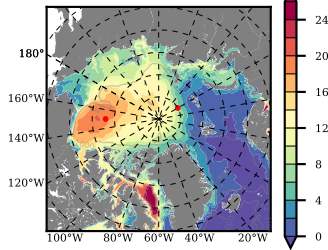

ERA01 mean FWC (m) over 1987

Mean FWC (m) from BG Obs Sys. (Proshutinsky et al. GRL2018) over year 2003-2017

Mean FWC (m) from Init State

ERA01 mean SSH anomaly

Mean DOT from Armitage et al. 2017 2003-2014