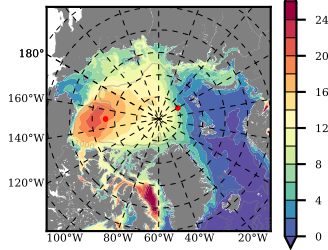

ERA01 mean FWC (m) over 1988

Mean FWC (m) from BG Obs Sys. (Proshutinsky et al. GRL2018) over year 2003-2017

Mean FWC (m) from Init State

ERA01 mean SSH anomaly

Mean DOT from Armitage et al. 2017 2003-2014