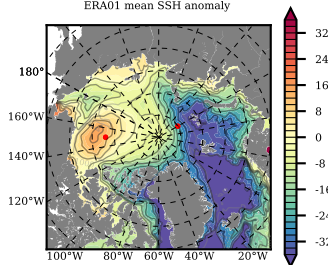

ERA01 mean FWC (m) over 1988

Mean FWC (m) from BG Obs Sys. (Proshutinsky et al. GRL2018) over year 2003-2017

Mean FWC (m) from Init State

ERA01 mean SSH anomaly

Mean DOT from Armitage et al. 2017 2003-2014