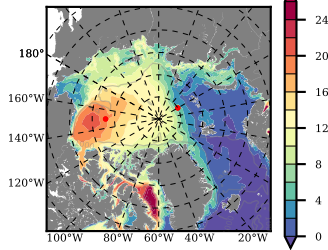

ERA01 mean FWC (m) over 1989

Mean FWC (m) from BG Obs Sys. (Proshutinsky et al. GRL2018) over year 2003-2017

Mean FWC (m) from Init State

ERA01 mean SSH anomaly

Mean DOT from Armitage et al. 2017 2003-2014