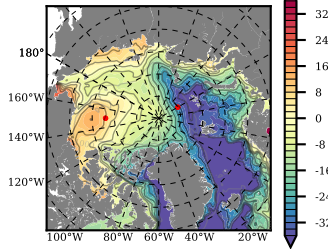

ERA01 mean FWC (m) over 1989

Mean FWC (m) from BG Obs Sys. (Proshutinsky et al. GRL2018) over year 2003-2017

Mean FWC (m) from Init State

ERA01 mean SSH anomaly

Mean DOT from Armitage et al. 2017 2003-2014