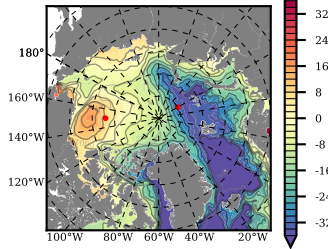

ERA01 mean FWC (m) over 1990

Mean FWC (m) from BG Obs Sys. (Proshutinsky et al. GRL2018) over year 2003-2017

Mean FWC (m) from Init State

ERA01 mean SSH anomaly

Mean DOT from Armitage et al. 2017 2003-2014