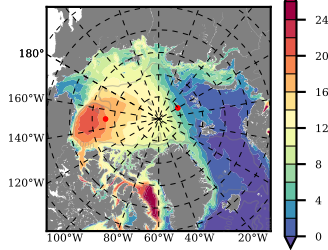

ERA01 mean FWC (m) over 1990

Mean FWC (m) from BG Obs Sys. (Proshutinsky et al. GRL2018) over year 2003-2017

Mean FWC (m) from Init State

ERA01 mean SSH anomaly

Mean DOT from Armitage et al. 2017 2003-2014