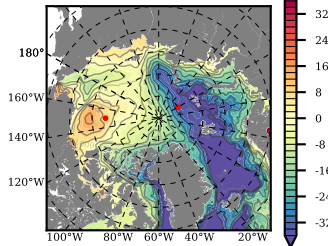

ERA01 mean FWC (m) over 1991

Mean FWC (m) from BG Obs Sys. (Proshutinsky et al. GRL2018) over year 2003-2017

Mean FWC (m) from Init State

ERA01 mean SSH anomaly

Mean DOT from Armitage et al. 2017 2003-2014