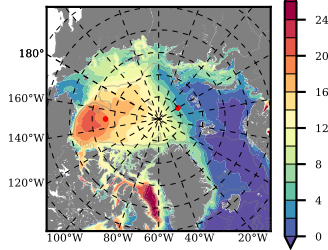

ERA01 mean FWC (m) over 1991

Mean FWC (m) from BG Obs Sys. (Proshutinsky et al. GRL2018) over year 2003-2017

Mean FWC (m) from Init State

ERA01 mean SSH anomaly

Mean DOT from Armitage et al. 2017 2003-2014