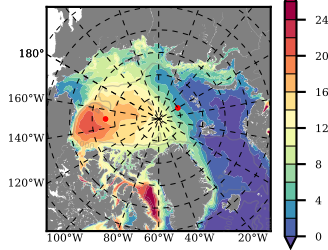

ERA01 mean FWC (m) over 1992

Mean FWC (m) from BG Obs Sys. (Proshutinsky et al. GRL2018) over year 2003-2017

Mean FWC (m) from Init State

ERA01 mean SSH anomaly

Mean DOT from Armitage et al. 2017 2003-2014