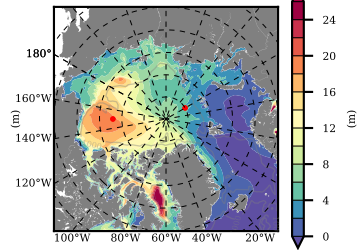

ERA01 mean FWC (m) over 1992

Mean FWC (m) from BG Obs Sys. (Proshutinsky et al. GRL2018) over year 2003-2017

Mean FWC (m) from Init State

ERA01 mean SSH anomaly

Mean DOT from Armitage et al. 2017 2003-2014