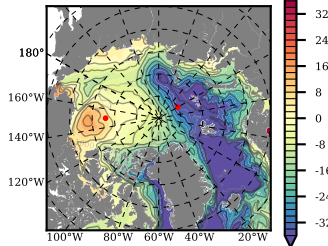

ERA01 mean FWC (m) over 1992

Mean FWC (m) from BG Obs Sys. (Proshutinsky et al. GRL2018) over year 2003-2017

Mean FWC (m) from Init State

ERA01 mean SSH anomaly

Mean DOT from Armitage et al. 2017 2003-2014