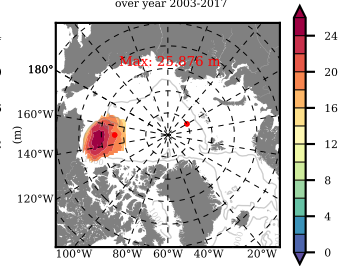

ERA01 mean FWC (m) over 1993

Mean FWC (m) from BG Obs Sys. (Proshutinsky et al. GRL2018) over year 2003-2017

Mean FWC (m) from Init State

ERA01 mean SSH anomaly

Mean DOT from Armitage et al. 2017 2003-2014