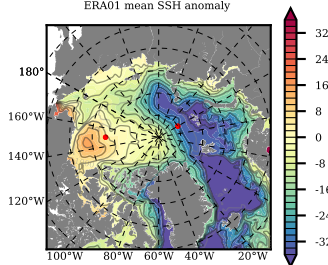

ERA01 mean FWC (m) over 1993

Mean FWC (m) from BG Obs Sys. (Proshutinsky et al. GRL2018) over year 2003-2017

Mean FWC (m) from Init State

ERA01 mean SSH anomaly

Mean DOT from Armitage et al. 2017 2003-2014