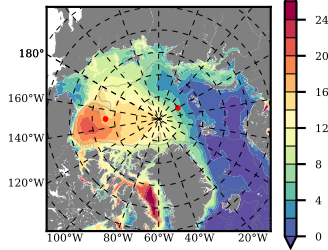

ERA01 mean FWC (m) over 1993

Mean FWC (m) from BG Obs Sys. (Proshutinsky et al. GRL2018) over year 2003-2017

Mean FWC (m) from Init State

ERA01 mean SSH anomaly

Mean DOT from Armitage et al. 2017 2003-2014