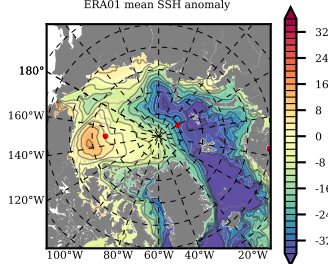

ERA01 mean FWC (m) over 1994

Mean FWC (m) from BG Obs Sys. (Proshutinsky et al. GRL2018) over year 2003-2017

Mean FWC (m) from Init State

ERA01 mean SSH anomaly

Mean DOT from Armitage et al. 2017 2003-2014