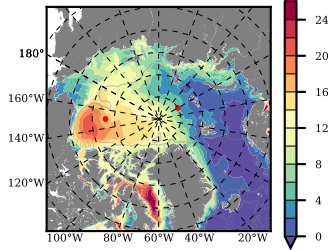

ERA01 mean FWC (m) over 1994

Mean FWC (m) from BG Obs Sys. (Proshutinsky et al. GRL2018) over year 2003-2017

Mean FWC (m) from Init State

ERA01 mean SSH anomaly

Mean DOT from Armitage et al. 2017 2003-2014