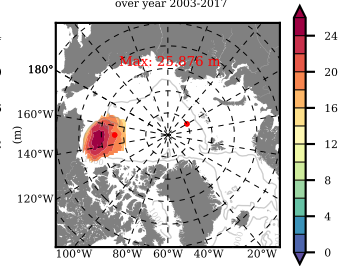

ERA01 mean FWC (m) over 1995

Mean FWC (m) from BG Obs Sys. (Proshutinsky et al. GRL2018) over year 2003-2017

Mean FWC (m) from Init State

ERA01 mean SSH anomaly

Mean DOT from Armitage et al. 2017 2003-2014