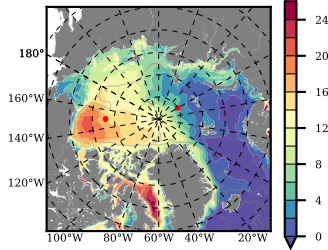

ERA01 mean FWC (m) over 1995

Mean FWC (m) from BG Obs Sys. (Proshutinsky et al. GRL2018) over year 2003-2017

Mean FWC (m) from Init State

ERA01 mean SSH anomaly

Mean DOT from Armitage et al. 2017 2003-2014