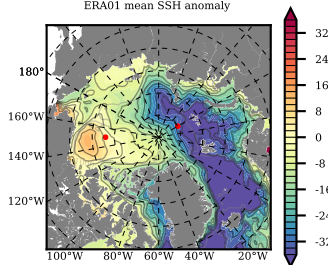

ERA01 mean FWC (m) over 1995

Mean FWC (m) from BG Obs Sys. (Proshutinsky et al. GRL2018) over year 2003-2017

Mean FWC (m) from Init State

ERA01 mean SSH anomaly

Mean DOT from Armitage et al. 2017 2003-2014