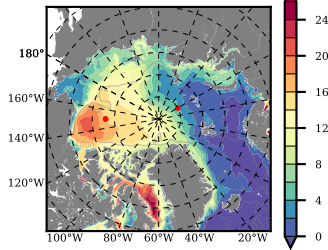

ERA01 mean FWC (m) over 1996

Mean FWC (m) from BG Obs Sys. (Proshutinsky et al. GRL2018) over year 2003-2017

Mean FWC (m) from Init State

ERA01 mean SSH anomaly

Mean DOT from Armitage et al. 2017 2003-2014