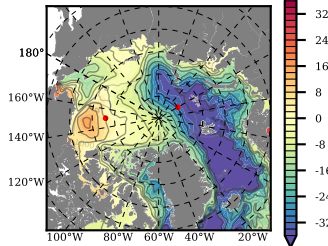

ERA01 mean FWC (m) over 1996

Mean FWC (m) from BG Obs Sys. (Proshutinsky et al. GRL2018) over year 2003-2017

Mean FWC (m) from Init State

ERA01 mean SSH anomaly

Mean DOT from Armitage et al. 2017 2003-2014