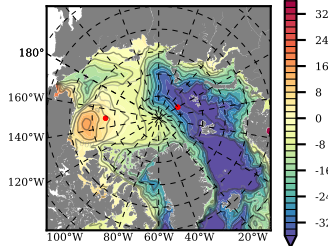

ERA01 mean FWC (m) over 1997

Mean FWC (m) from BG Obs Sys. (Proshutinsky et al. GRL2018) over year 2003-2017

Mean FWC (m) from Init State

ERA01 mean SSH anomaly

Mean DOT from Armitage et al. 2017 2003-2014