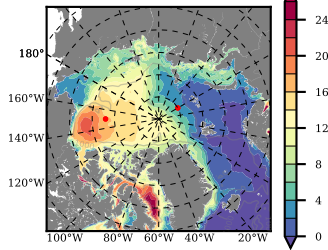

ERA01 mean FWC (m) over 1997

Mean FWC (m) from BG Obs Sys. (Proshutinsky et al. GRL2018) over year 2003-2017

Mean FWC (m) from Init State

ERA01 mean SSH anomaly

Mean DOT from Armitage et al. 2017 2003-2014