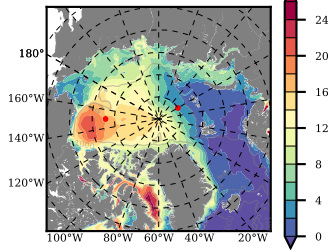

ERA01 mean FWC (m) over 1998

Mean FWC (m) from BG Obs Sys. (Proshutinsky et al. GRL2018) over year 2003-2017

Mean FWC (m) from Init State

ERA01 mean SSH anomaly

Mean DOT from Armitage et al. 2017 2003-2014