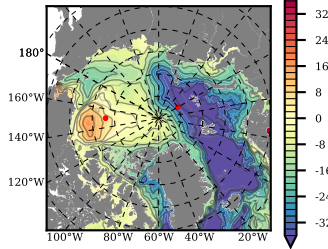

ERA01 mean FWC (m) over 1998

Mean FWC (m) from BG Obs Sys. (Proshutinsky et al. GRL2018) over year 2003-2017

Mean FWC (m) from Init State

ERA01 mean SSH anomaly

Mean DOT from Armitage et al. 2017 2003-2014