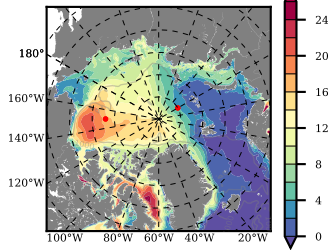

ERA01 mean FWC (m) over 1999

Mean FWC (m) from BG Obs Sys. (Proshutinsky et al. GRL2018) over year 2003-2017

Mean FWC (m) from Init State

ERA01 mean SSH anomaly

Mean DOT from Armitage et al. 2017 2003-2014