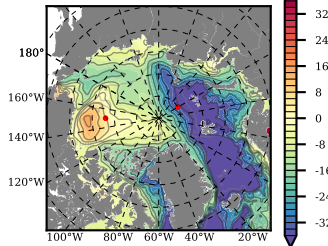

ERA01 mean FWC (m) over 1999

Mean FWC (m) from BG Obs Sys. (Proshutinsky et al. GRL2018) over year 2003-2017

Mean FWC (m) from Init State

ERA01 mean SSH anomaly

Mean DOT from Armitage et al. 2017 2003-2014