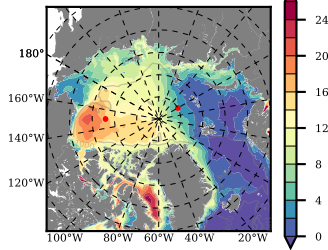

ERA01 mean FWC (m) over 2000

Mean FWC (m) from BG Obs Sys. (Proshutinsky et al. GRL2018) over year 2003-2017

Mean FWC (m) from Init State

ERA01 mean SSH anomaly

Mean DOT from Armitage et al. 2017 2003-2014