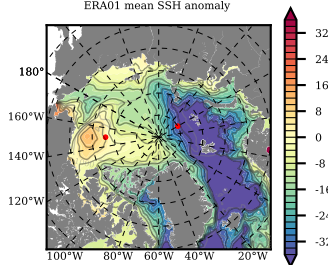

ERA01 mean FWC (m) over 2000

Mean FWC (m) from BG Obs Sys. (Proshutinsky et al. GRL2018) over year 2003-2017

Mean FWC (m) from Init State

ERA01 mean SSH anomaly

Mean DOT from Armitage et al. 2017 2003-2014