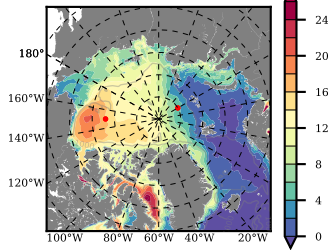

ERA01 mean FWC (m) over 2001

Mean FWC (m) from BG Obs Sys. (Proshutinsky et al. GRL2018) over year 2003-2017

Mean FWC (m) from Init State

ERA01 mean SSH anomaly

Mean DOT from Armitage et al. 2017 2003-2014