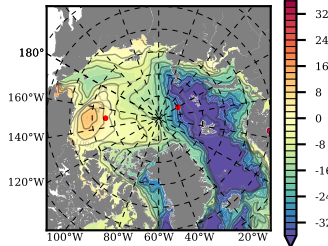

ERA01 mean FWC (m) over 2001

Mean FWC (m) from BG Obs Sys. (Proshutinsky et al. GRL2018) over year 2003-2017

Mean FWC (m) from Init State

ERA01 mean SSH anomaly

Mean DOT from Armitage et al. 2017 2003-2014