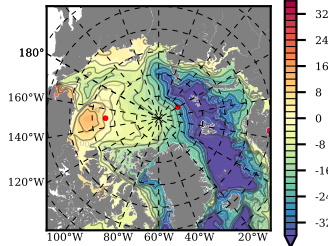

ERA01 mean FWC (m) over 2003

Mean FWC (m) from BG Obs Sys. (Proshutinsky et al. GRL2018) over year 2003

Mean FWC (m) from Init State

ERA01 mean SSH anomaly

Mean DOT from Armitage et al. 2017 2003