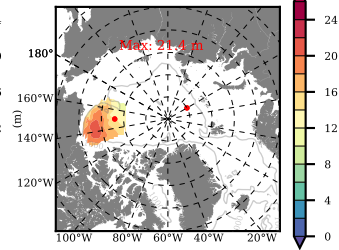

ERA01 mean FWC (m) over 2003

Mean FWC (m) from BG Obs Sys. (Proshutinsky et al. GRL2018) over year 2003

Mean FWC (m) from Init State

ERA01 mean SSH anomaly

Mean DOT from Armitage et al. 2017 2003