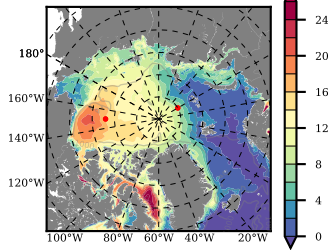

ERA01 mean FWC (m) over 2003

Mean FWC (m) from BG Obs Sys. (Proshutinsky et al. GRL2018) over year 2003

Mean FWC (m) from Init State

ERA01 mean SSH anomaly

Mean DOT from Armitage et al. 2017 2003