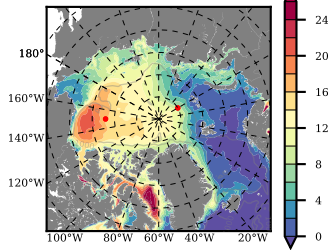

ERA01 mean FWC (m) over 2004

Mean FWC (m) from BG Obs Sys. (Proshutinsky et al. GRL2018) over year 2004

Mean FWC (m) from Init State

ERA01 mean SSH anomaly

Mean DOT from Armitage et al. 2017 2004