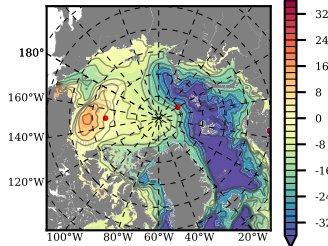

ERA01 mean FWC (m) over 2004

Mean FWC (m) from BG Obs Sys. (Proshutinsky et al. GRL2018) over year 2004

Mean FWC (m) from Init State

ERA01 mean SSH anomaly

Mean DOT from Armitage et al. 2017 2004