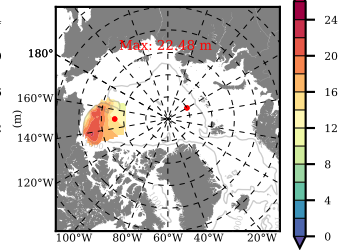

ERA01 mean FWC (m) over 2004

Mean FWC (m) from BG Obs Sys. (Proshutinsky et al. GRL2018) over year 2004

Mean FWC (m) from Init State

ERA01 mean SSH anomaly

Mean DOT from Armitage et al. 2017 2004