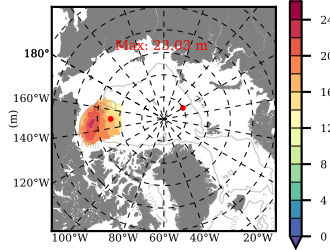

ERA01 mean FWC (m) over 2005

Mean FWC (m) from BG Obs Sys. (Proshutinsky et al. GRL2018) over year 2005

Mean FWC (m) from Init State

ERA01 mean SSH anomaly

Mean DOT from Armitage et al. 2017 2005