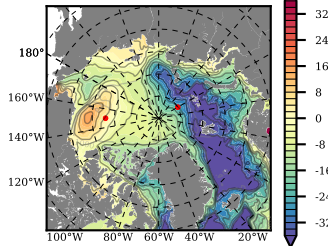

ERA01 mean FWC (m) over 2005

Mean FWC (m) from BG Obs Sys. (Proshutinsky et al. GRL2018) over year 2005

Mean FWC (m) from Init State

ERA01 mean SSH anomaly

Mean DOT from Armitage et al. 2017 2005