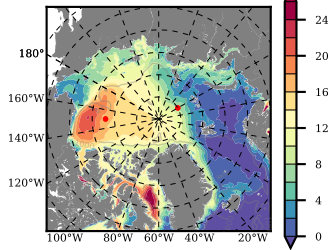

ERA01 mean FWC (m) over 2005

Mean FWC (m) from BG Obs Sys. (Proshutinsky et al. GRL2018) over year 2005

Mean FWC (m) from Init State

ERA01 mean SSH anomaly

Mean DOT from Armitage et al. 2017 2005